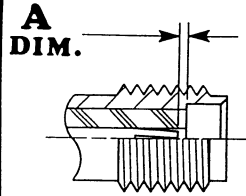

MODEL NO. SSMA - FD	A	LIMITS	+0.002/-0.005
	DIAL GRADUATIONS		.0005
	CONNECTOR TYPE		FEMALE JACK
MILITARY SPECIFICATION		NONE	

MODEL NO. SSMA - MD	A	LIMITS	+0.002/-0.005
	DIAL GRADUATIONS		.0005
	CONNECTOR TYPE		MALE PLUG
MILITARY SPECIFICATION		NONE	

MODEL NO. SSMA - MPL	A	LIMITS	.050/.065
	DIAL GRADUATIONS		.0005
	CONNECTOR TYPE		MALE PLUG
MILITARY SPECIFICATION		NONE	

CONNECTOR INTERFACE GAGES

SSMA SERIES

MODEL NO. SSMA-TFP	A	LIMITS	+ .000 / - .003
	DIAL GRADUATIONS		.0001
CONNECTOR TYPE		FEMALE TEST JACK	
MILITARY SPECIFICATION		NONE	