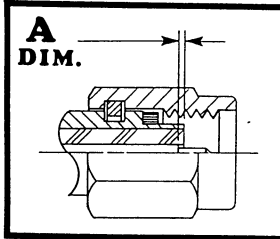

CONNECTOR INTERFACE GAGES

SSMA SERIES

MODEL NO. SSMA - FP	A	LIMITS	+0.000/-0.010
	DIAL GRADUATIONS		.0005
	CONNECTOR TYPE		FEMALE JACK
MILITARY SPECIFICATION		NONE	

MODEL NO. SSMA - MP	A	LIMITS	+0.000/-0.010
	DIAL GRADUATIONS		.0005
	CONNECTOR TYPE		MALE PLUG
MILITARY SPECIFICATION		NONE	