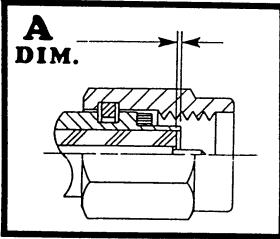

MODEL NO. SSMA - MD	A	LIMITS	+0.002/-0.005
	DIAL GRADUATIONS		.0005
	CONNECTOR TYPE		MALE PLUG
MILITARY SPECIFICATION		NONE