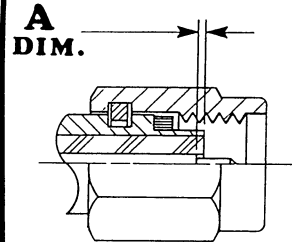

MODEL NO. SSMA - MPL	A	LIMITS	.050/.065
	DIAL GRADUATIONS		.0005
	CONNECTOR TYPE		MALE PLUG
MILITARY SPECIFICATION		NONE	

CONNECTOR INTERFACE GAGES

SSMA SERIES

MODEL NO. SSMA-TFP	A	LIMITS	+ .000 / - .003
	DIAL GRADUATIONS		.0001
CONNECTOR TYPE		FEMALE TEST JACK	
MILITARY SPECIFICATION		NONE	

MODEL NO. SSMA-TMP	A	LIMITS	+ .000 / - .003
	DIAL GRADUATIONS		.0001
CONNECTOR TYPE		MALE TEST PLUG	
MILITARY SPECIFICATION		NONE	

MODEL NO. SSMA-TFD	A	LIMITS	+ .000 / - .002
	DIAL GRADUATIONS		.0001
CONNECTOR TYPE		FEMALE TEST JACK	
MILITARY SPECIFICATION		NONE	