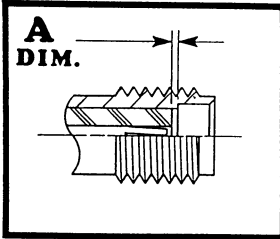

CONNECTOR INTERFACE GAGES

SSMA SERIES

MODEL NO. SSMA - FP	A	LIMITS	+0.000/-0.010
	DIAL GRADUATIONS		.0005
	CONNECTOR TYPE		FEMALE JACK
MILITARY SPECIFICATION		NONE	

MODEL NO. SSMA - MP	A	LIMITS	+0.000/-0.010
	DIAL GRADUATIONS		.0005
	CONNECTOR TYPE		MALE PLUG
MILITARY SPECIFICATION		NONE	

MODEL NO. SSMA - FD	A	LIMITS	+0.002/-0.005
	DIAL GRADUATIONS		.0005
	CONNECTOR TYPE		FEMALE JACK
MILITARY SPECIFICATION		NONE	

MODEL NO. SSMA - MD	A	LIMITS	+0.002/-0.005
	DIAL GRADUATIONS		.0005
	CONNECTOR TYPE		MALE PLUG
MILITARY SPECIFICATION		NONE	