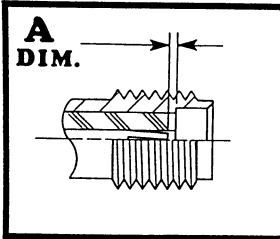

CONNECTOR INTERFACE GAGES

SSMA SERIES

MODEL NO. SSMA - FP	A	LIMITS	+0.000/-0.010
	DIAL GRADUATIONS		.0005
	CONNECTOR TYPE		FEMALE JACK
MILITARY SPECIFICATION		NONE	

MODEL NO. SSMA - MP	A	LIMITS	+0.000/-0.010
	DIAL GRADUATIONS		.0005
	CONNECTOR TYPE		MALE PLUG
MILITARY SPECIFICATION		NONE	

MODEL NO. SSMA - FD	A	LIMITS	+0.002/-0.005
	DIAL GRADUATIONS		.0005
	CONNECTOR TYPE		FEMALE JACK
MILITARY SPECIFICATION		NONE	

MODEL NO. SSMA - MD	A	LIMITS	+0.002/-0.005
	DIAL GRADUATIONS		.0005
	CONNECTOR TYPE		MALE PLUG
MILITARY SPECIFICATION		NONE	

MODEL NO. SSMA - MPL	A	LIMITS	.050/.065
	DIAL GRADUATIONS		.0005
	CONNECTOR TYPE		MALE PLUG
MILITARY SPECIFICATION		NONE	

CONNECTOR INTERFACE GAGES

SSMA SERIES

MODEL NO. SSMA-TFP	A	LIMITS	+ .000 / - .003
	DIAL GRADUATIONS		.0001
CONNECTOR TYPE		FEMALE TEST JACK	
MILITARY SPECIFICATION		NONE	