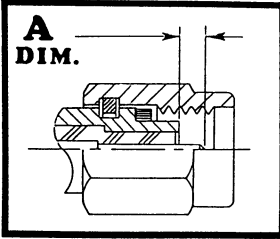

CONNECTOR INTERFACE GAGES

SSMA SERIES

MODEL NO. SSMA - FP	A	LIMITS	+0.000/-0.010
	DIAL GRADUATIONS		.0005
	CONNECTOR TYPE		FEMALE JACK
MILITARY SPECIFICATION		NONE	

MODEL NO. SSMA - MP	A	LIMITS	+0.000/-0.010
	DIAL GRADUATIONS		.0005
	CONNECTOR TYPE		MALE PLUG
MILITARY SPECIFICATION		NONE	

MODEL NO. SSMA - FD	A	LIMITS	+0.002/-0.005
	DIAL GRADUATIONS		.0005
	CONNECTOR TYPE		FEMALE JACK
MILITARY SPECIFICATION		NONE	

MODEL NO. SSMA - MD	A	LIMITS	+0.002/-0.005
	DIAL GRADUATIONS		.0005
	CONNECTOR TYPE		MALE PLUG
MILITARY SPECIFICATION		NONE	

MODEL NO. SSMA - MPL	A	LIMITS	.050/.065
	DIAL GRADUATIONS		.0005
	CONNECTOR TYPE		MALE PLUG
MILITARY SPECIFICATION		NONE	

CONNECTOR INTERFACE GAGES

SSMA SERIES

MODEL NO. SSMA-TFP	A	LIMITS	+ .000 / - .003
	DIAL GRADUATIONS		.0001
CONNECTOR TYPE		FEMALE TEST JACK	
MILITARY SPECIFICATION		NONE	