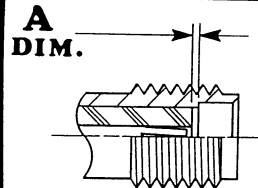

MODEL NO. SSMA - MPL	A	LIMITS	.050/.065
	DIAL GRADUATIONS		.0005
	CONNECTOR TYPE		MALE PLUG
MILITARY SPECIFICATION		NONE	

CONNECTOR INTERFACE GAGES

SSMA SERIES

MODEL NO. SSMA-TFP	A	LIMITS	+ .000 / - .003
	DIAL GRADUATIONS		.0001
CONNECTOR TYPE		FEMALE TEST JACK	
MILITARY SPECIFICATION		NONE	

MODEL NO. SSMA-TMP	A	LIMITS	+ .000 / - .003
	DIAL GRADUATIONS		.0001
CONNECTOR TYPE		MALE TEST PLUG	
MILITARY SPECIFICATION		NONE	

MODEL NO. SSMA-TFD	A	LIMITS	+ .000 / - .002
	DIAL GRADUATIONS		.0001
CONNECTOR TYPE		FEMALE TEST JACK	
MILITARY SPECIFICATION		NONE	